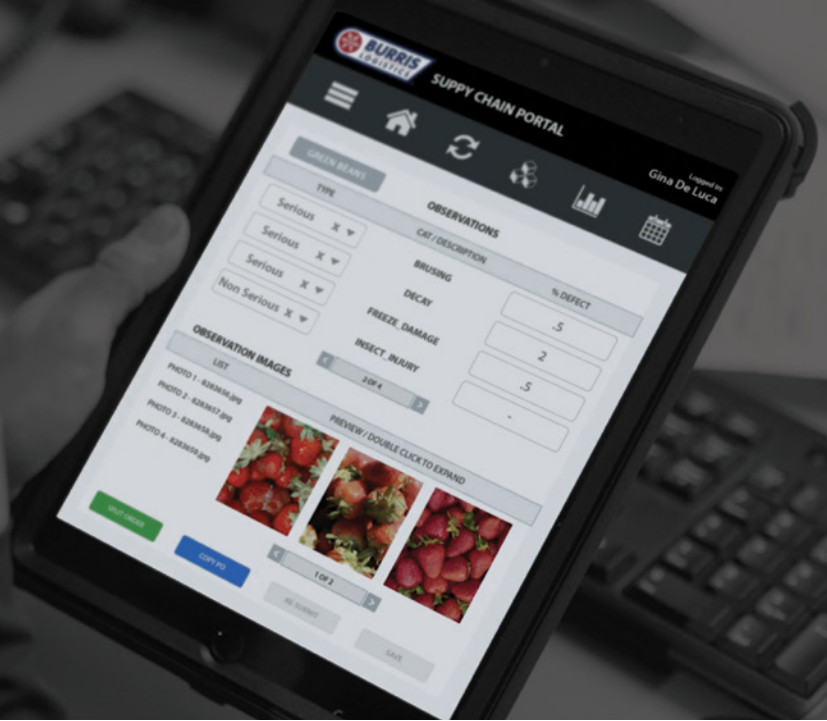

LOGISTICS TECHNOLOGY

UNIQUE TECHNOLOGY SOLUTIONS

Our Burris Logistics Technology team offers solutions that never sleep. Powered by more than 100 talented team members, we work around the clock to deliver appropriate resources designed to address your current and future needs. We pair state-of-the-art technology with solutions that surround every aspect of end-to-end supply chain management. Logistics Technology transforms not only the way we manage time and temperature-sensitive products, but the way we fulfill the needs of our customers.

- Warehouse management software
- Enterprise resource management
- Produce inspection tool
- External integrations
- Supply chain portal
- Demand planning
- Order status
- Delivery status

Technology always looks for a better way. Our customers are the same. That's why we place such emphasis on being able to "Get Like the Customer." Our solutions are tailored to fit the way the customer does business. If there is a need, we will either find it, build it, or integrate with it to take care of our partners' supply chain needs.